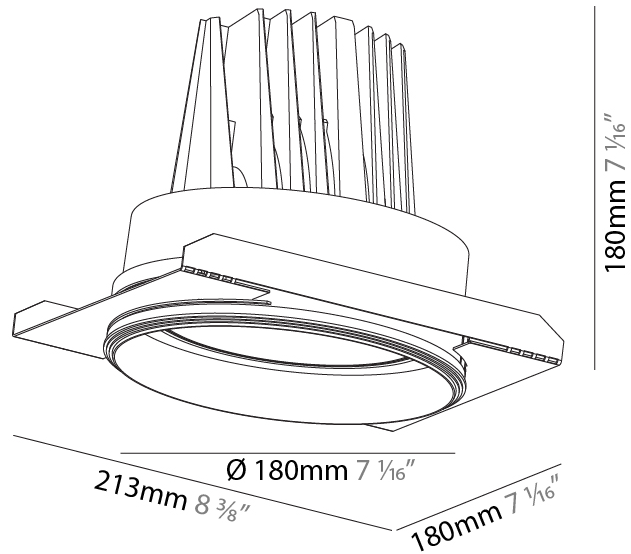

RATINGS AND CERTIFICATIONS

Certified By: Certified for North American Standards
IP rating: IP44
Zaneen Group Inc. © 2024, T 1800-388-3382, F 416-247-9319, www.zaneen.com