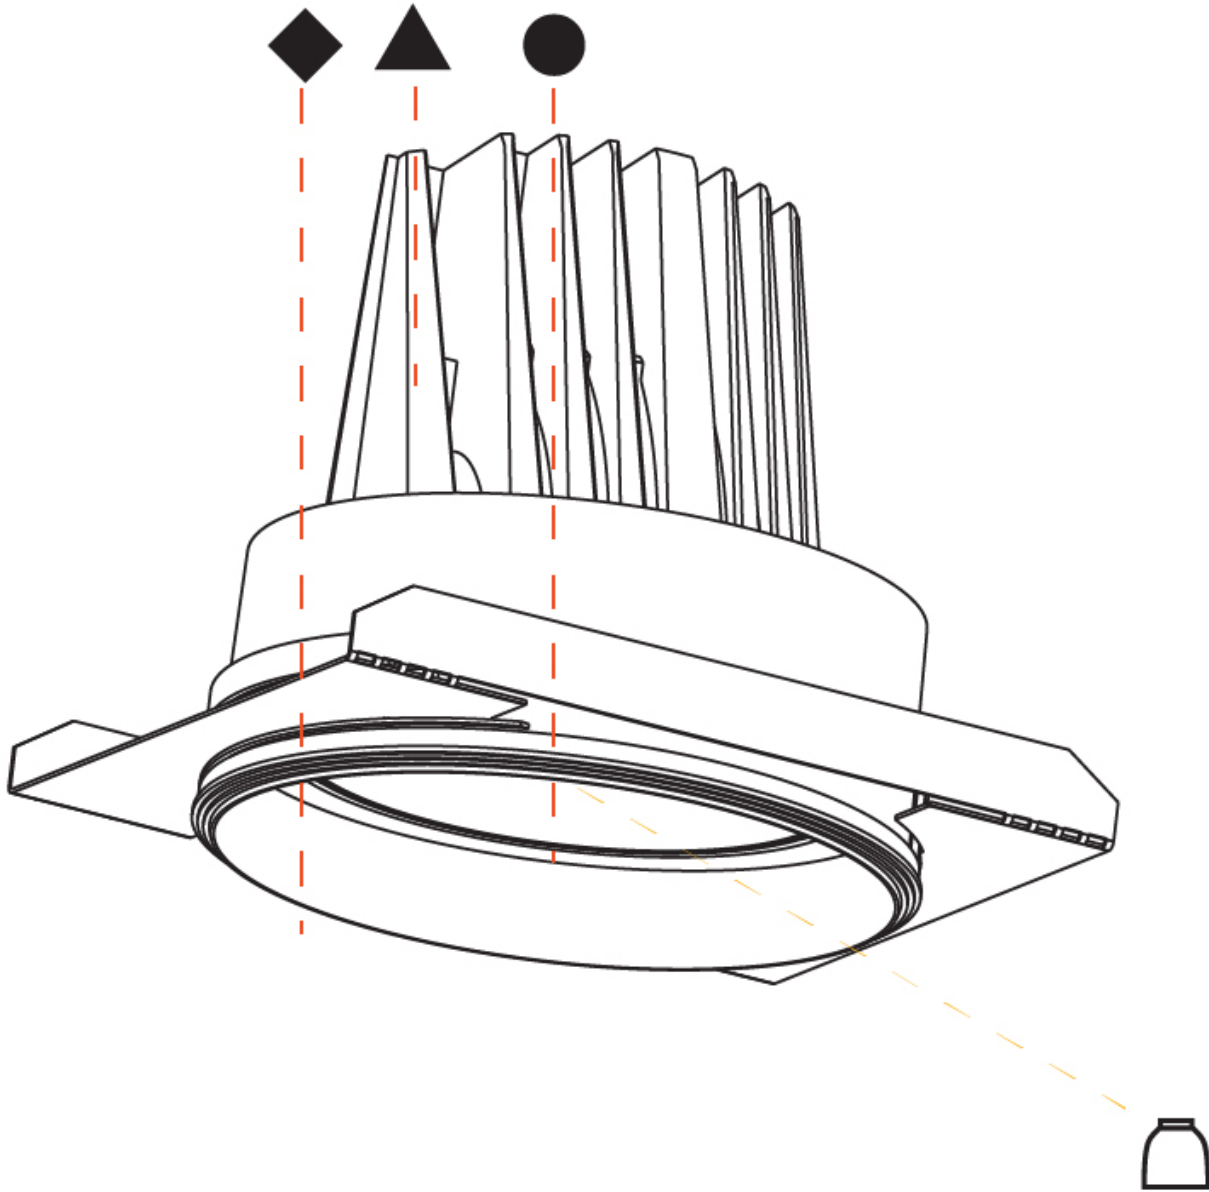

MECHANIQ ROUND COMFORT TRIMLESS

A35010-

PROJECT	_____
TYPE	_____
SPECIFIER	_____
QUANTITY	_____
DATE	_____

A